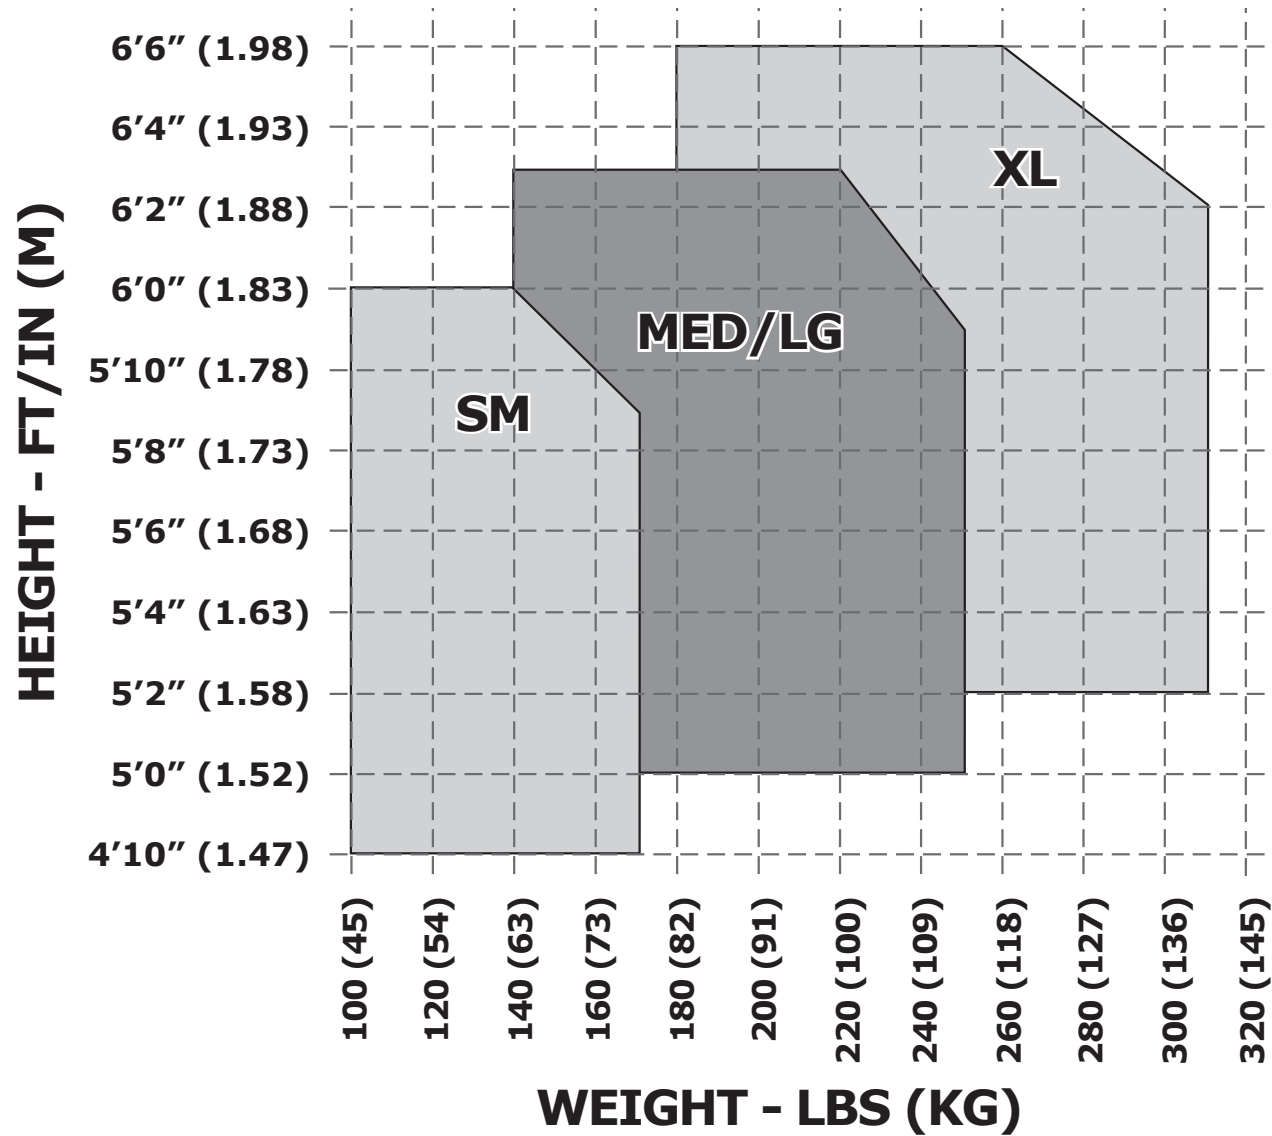

Delta™ II - ExoFit™ - ExoFit™ XP Full Body Harness Sizing Chart

Delta™ II harnesses are also available in Universal Size (one size fits most - approximately medium size). ExoFit™ and ExoFit™ XP harnesses are available in sizes XS-XXL.

Protecta PRO Full Body Harness Sizing Chart

NOTES:

1. TAKE DIMENSIONS AT WIDEST POINTS ON AREAS SHOWN.
2. ROUND DIMENSIONS OFF TO NEAREST HALF INCH.
3. MEASUREMENTS SHOULD BE TAKEN OVER CLOTHING WORN ON THE JOB.

HEIGHT _____

WEIGHT _____