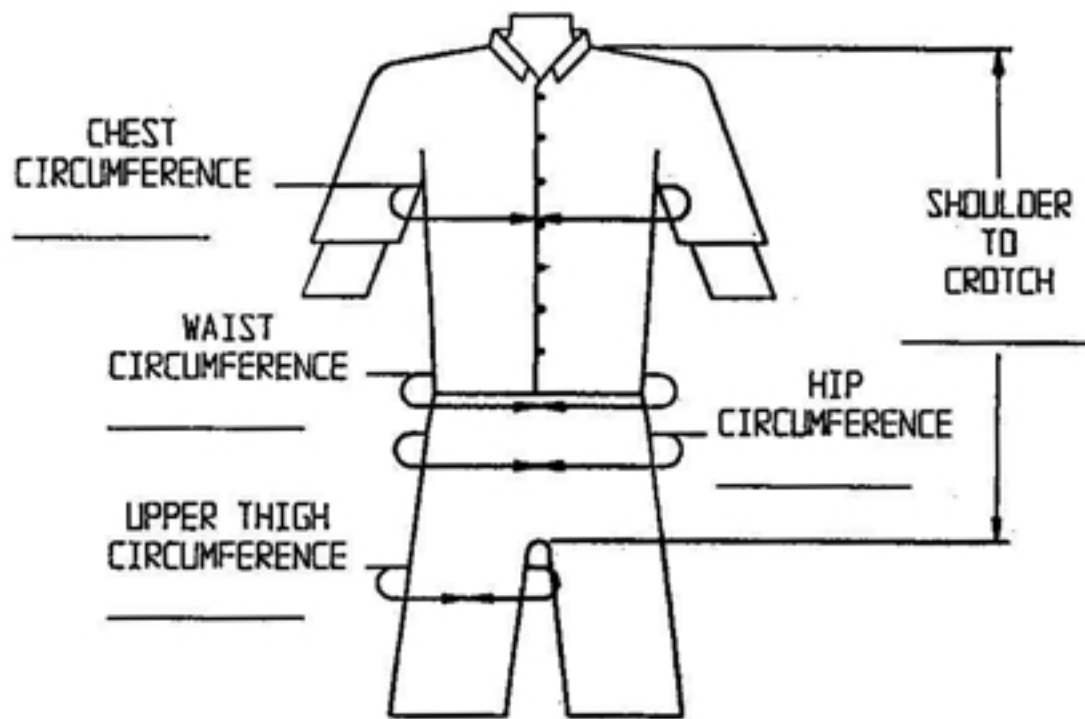

Delta™ II - ExoFit™ - ExoFit™ XP Full Body Harness Sizing Chart

Delta™ II harnesses are also available in Universal Size (one size fits most - approximately medium size). ExoFit™ and ExoFit™ XP harnesses are available in sizes XS-XXL.

Protecta PRO Full Body Harness Sizing Chart

NOTES:

1. TAKE DIMENSIONS AT WIDEST POINTS ON AREAS SHOWN.
2. ROUND DIMENSIONS OFF TO NEAREST HALF INCH.
3. MEASUREMENTS SHOULD BE TAKEN OVER CLOTHING WORN ON THE JOB.