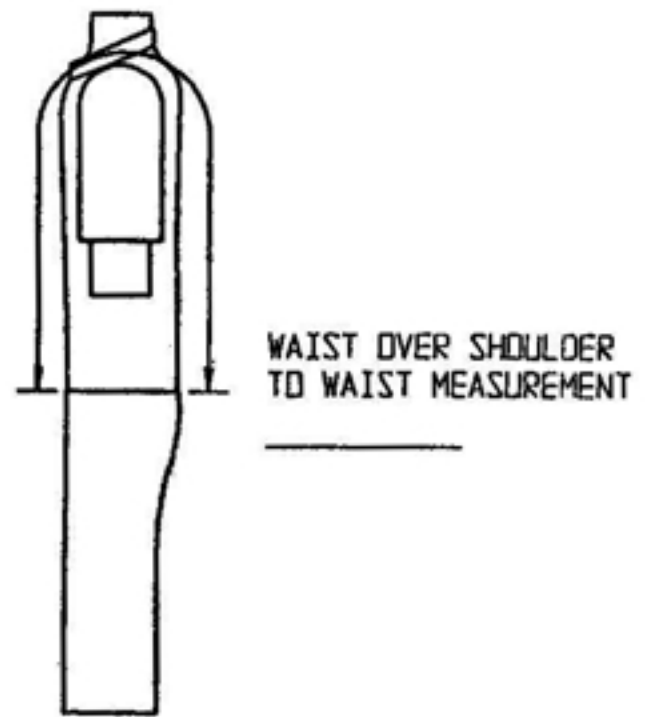

Delta™ II - ExoFit™ - ExoFit™ XP Full Body Harness Sizing Chart

Delta™ II harnesses are also available in Universal Size (one size fits most - approximately medium size). ExoFit™ and ExoFit™ XP harnesses are available in sizes XS-XXL.

Protecta PRO Full Body Harness Sizing Chart

NOTES:

1. TAKE DIMENSIONS AT WIDEST POINTS ON AREAS SHOWN.
2. ROUND DIMENSIONS OFF TO NEAREST HALF INCH.
3. MEASUREMENTS SHOULD BE TAKEN OVER CLOTHING WORN ON THE JOB.

HEIGHT _____

WEIGHT _____