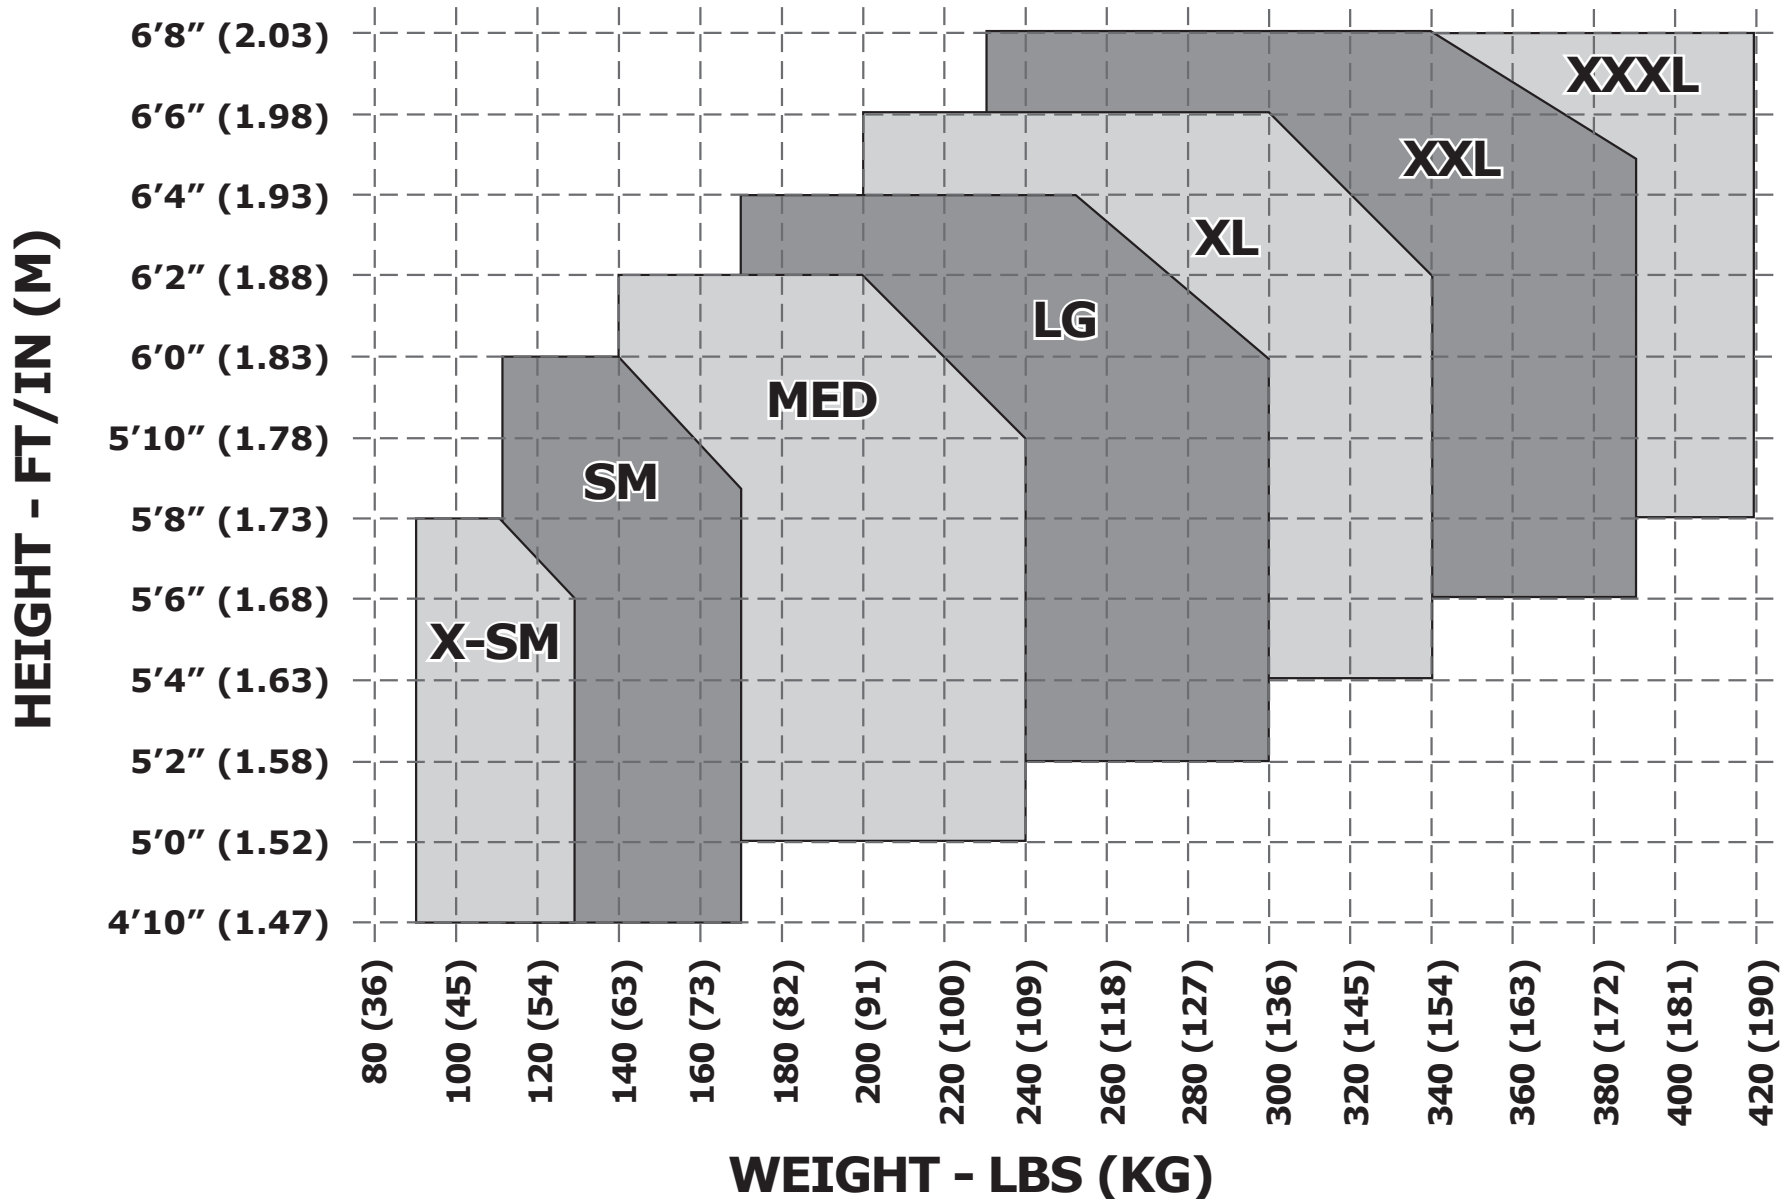

Delta™ II - ExoFit™ - ExoFit™ XP Full Body Harness Sizing Chart

Delta™ II harnesses are also available in Universal Size (one size fits most - approximately medium size). ExoFit™ and ExoFit™ XP harnesses are available in sizes XS-XXL.

Protecta PRO Full Body Harness Sizing Chart

NOTES:

1. TAKE DIMENSIONS AT WIDEST POINTS ON AREAS SHOWN.
2. ROUND DIMENSIONS OFF TO NEAREST HALF INCH.
3. MEASUREMENTS SHOULD BE TAKEN OVER CLOTHING WORN ON THE JOB.

HEIGHT _____

WEIGHT _____